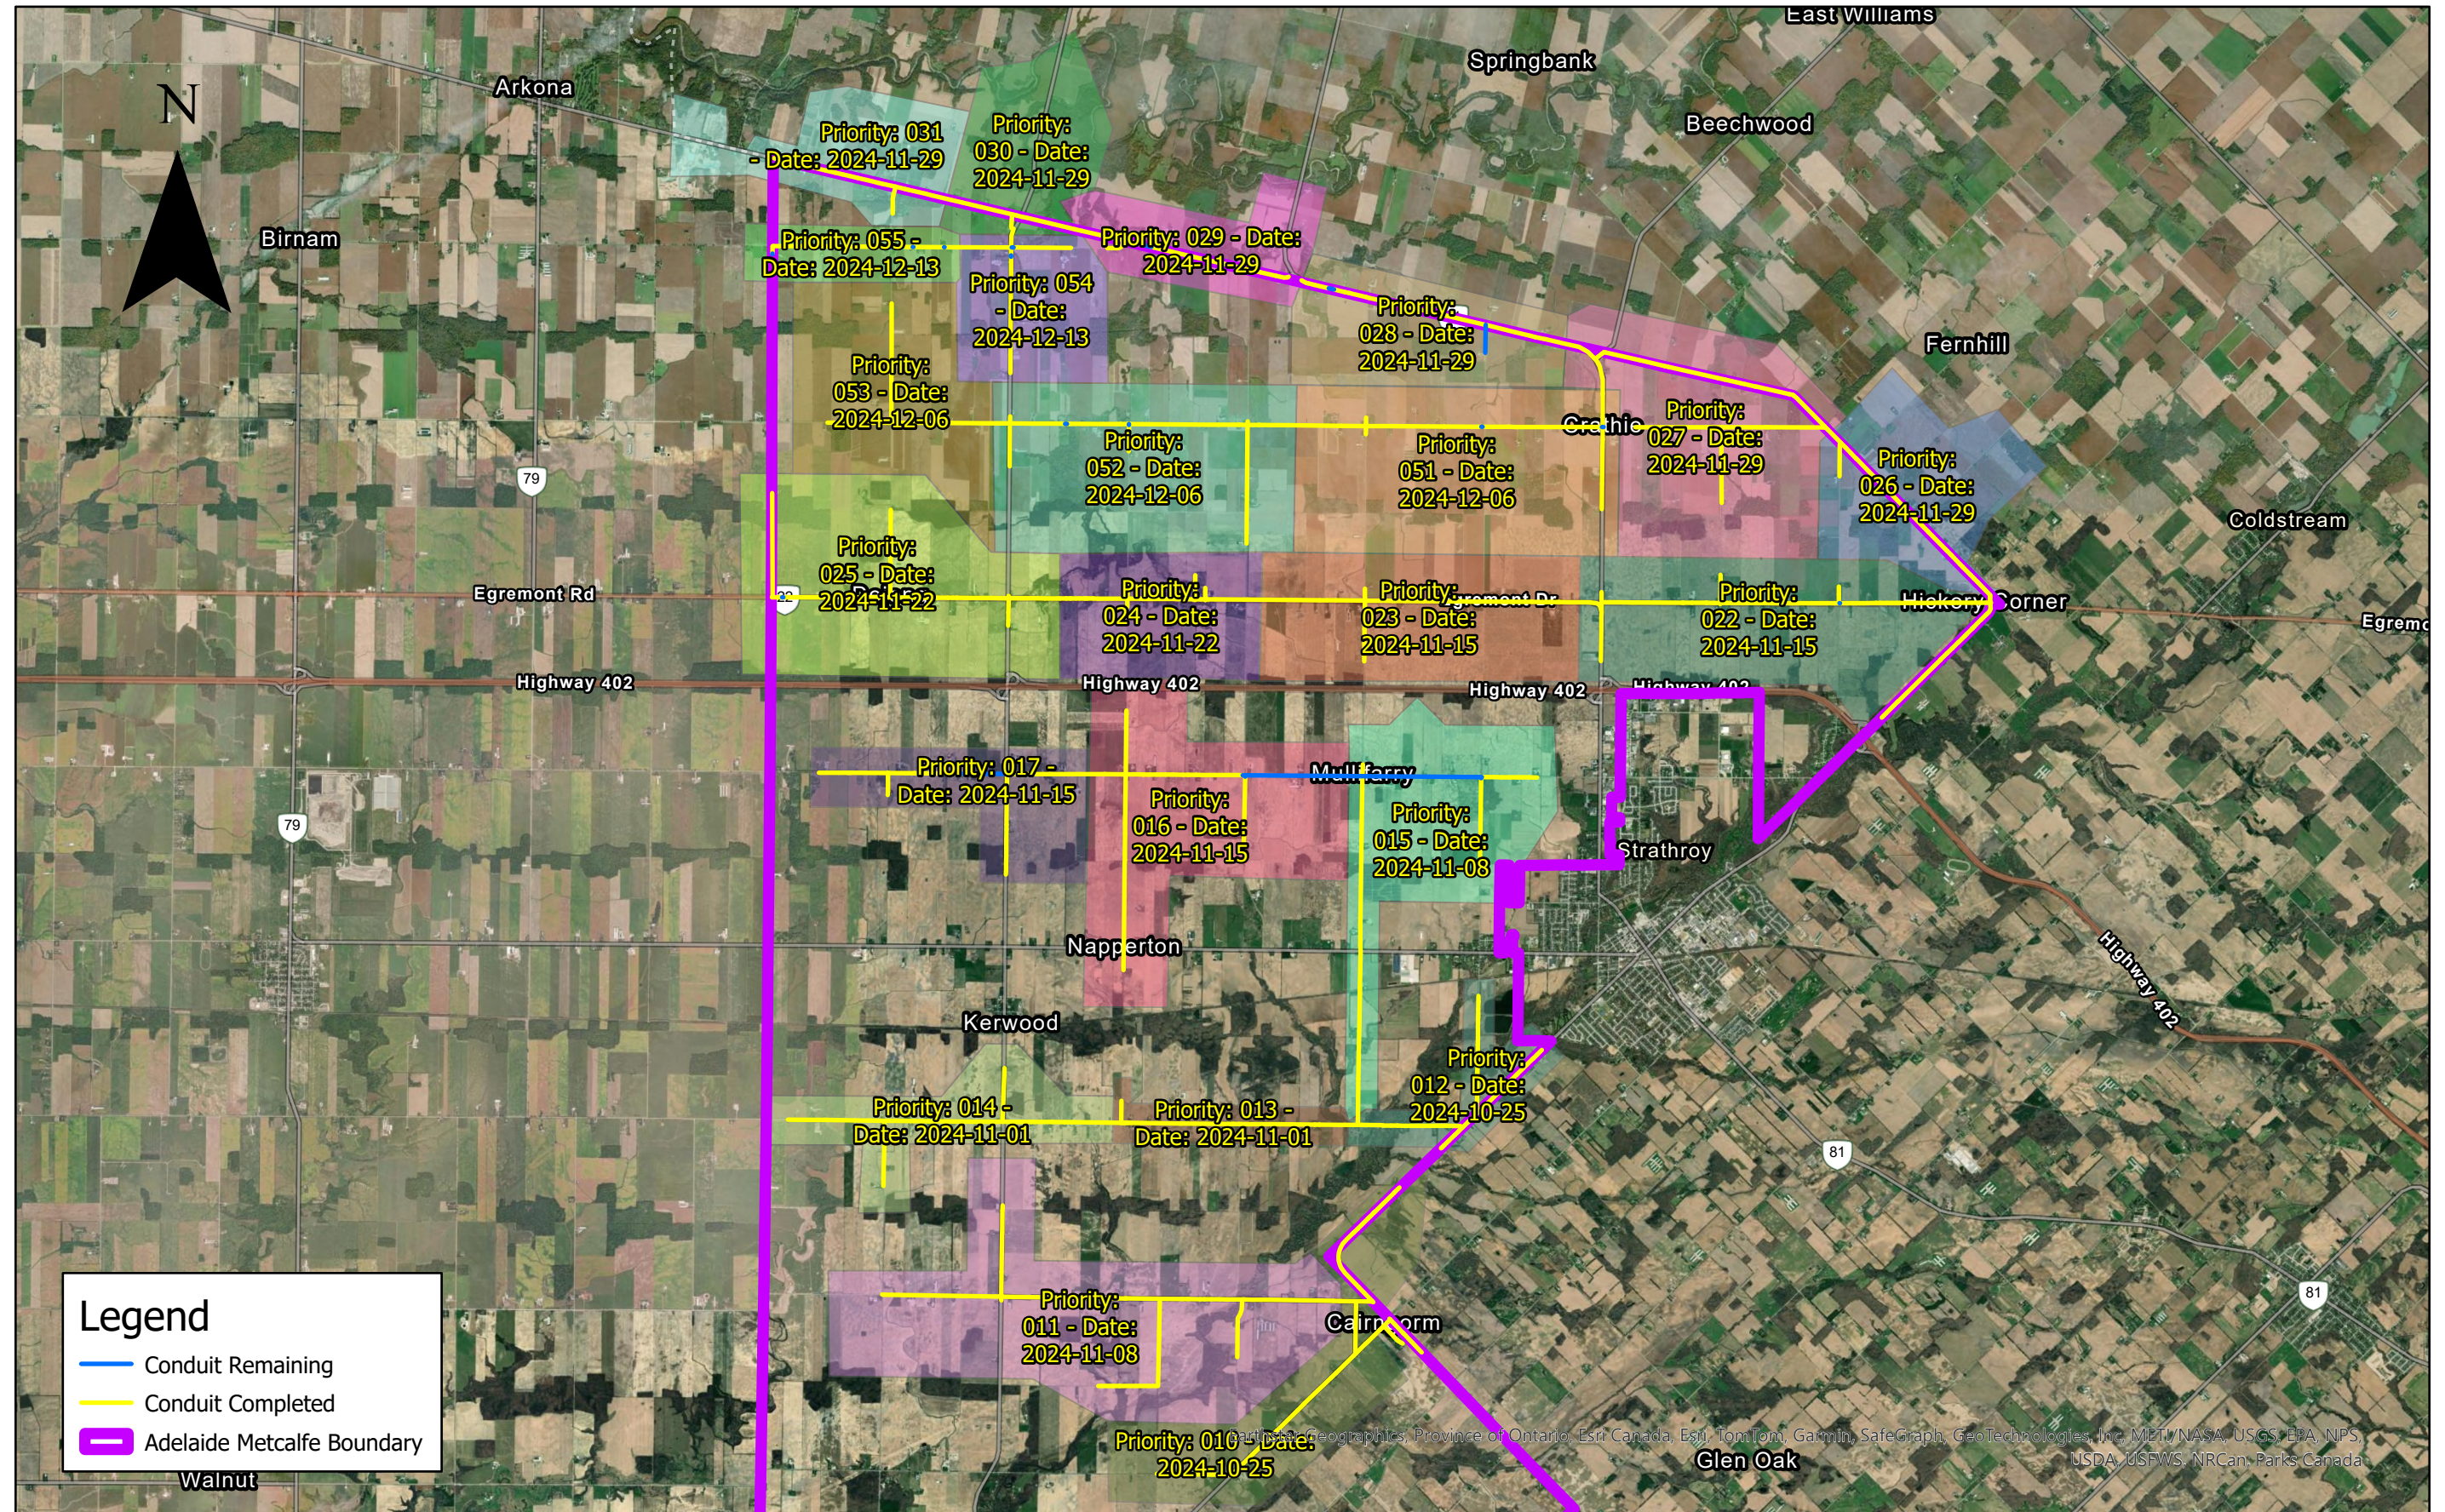

NFTC L50 - Adelaide Metcalfe Schedule

Map data sources: Esri, DeLorme, GeoEye, IGN, AerGRID, AIRPHOT, Swire, GeoInformation Systems Corp., USDA, USFWS, NRC, Parks Canada, etc.